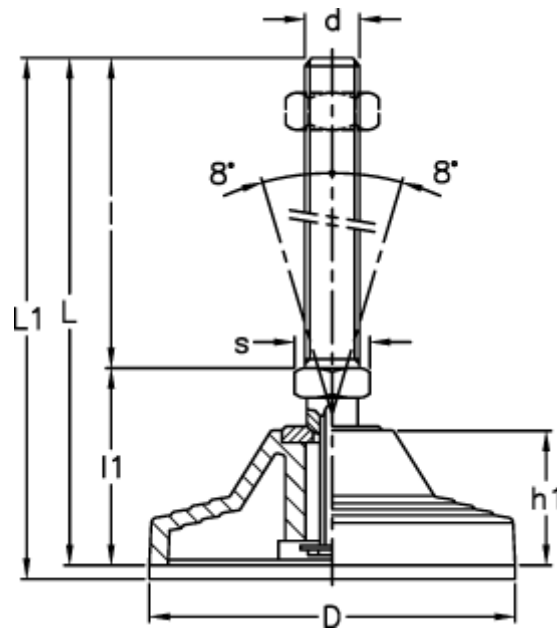

Article number: 2310310931

Description: E+G Levelling element w/no-slip disc
LV.A-125-ACV-AS-M24x136

Measures

D = 125
d = M24
h = 45
l = 136
L = 200
l₁ = 64
L₁ = 210
Max load (N) = 40000

s = 24